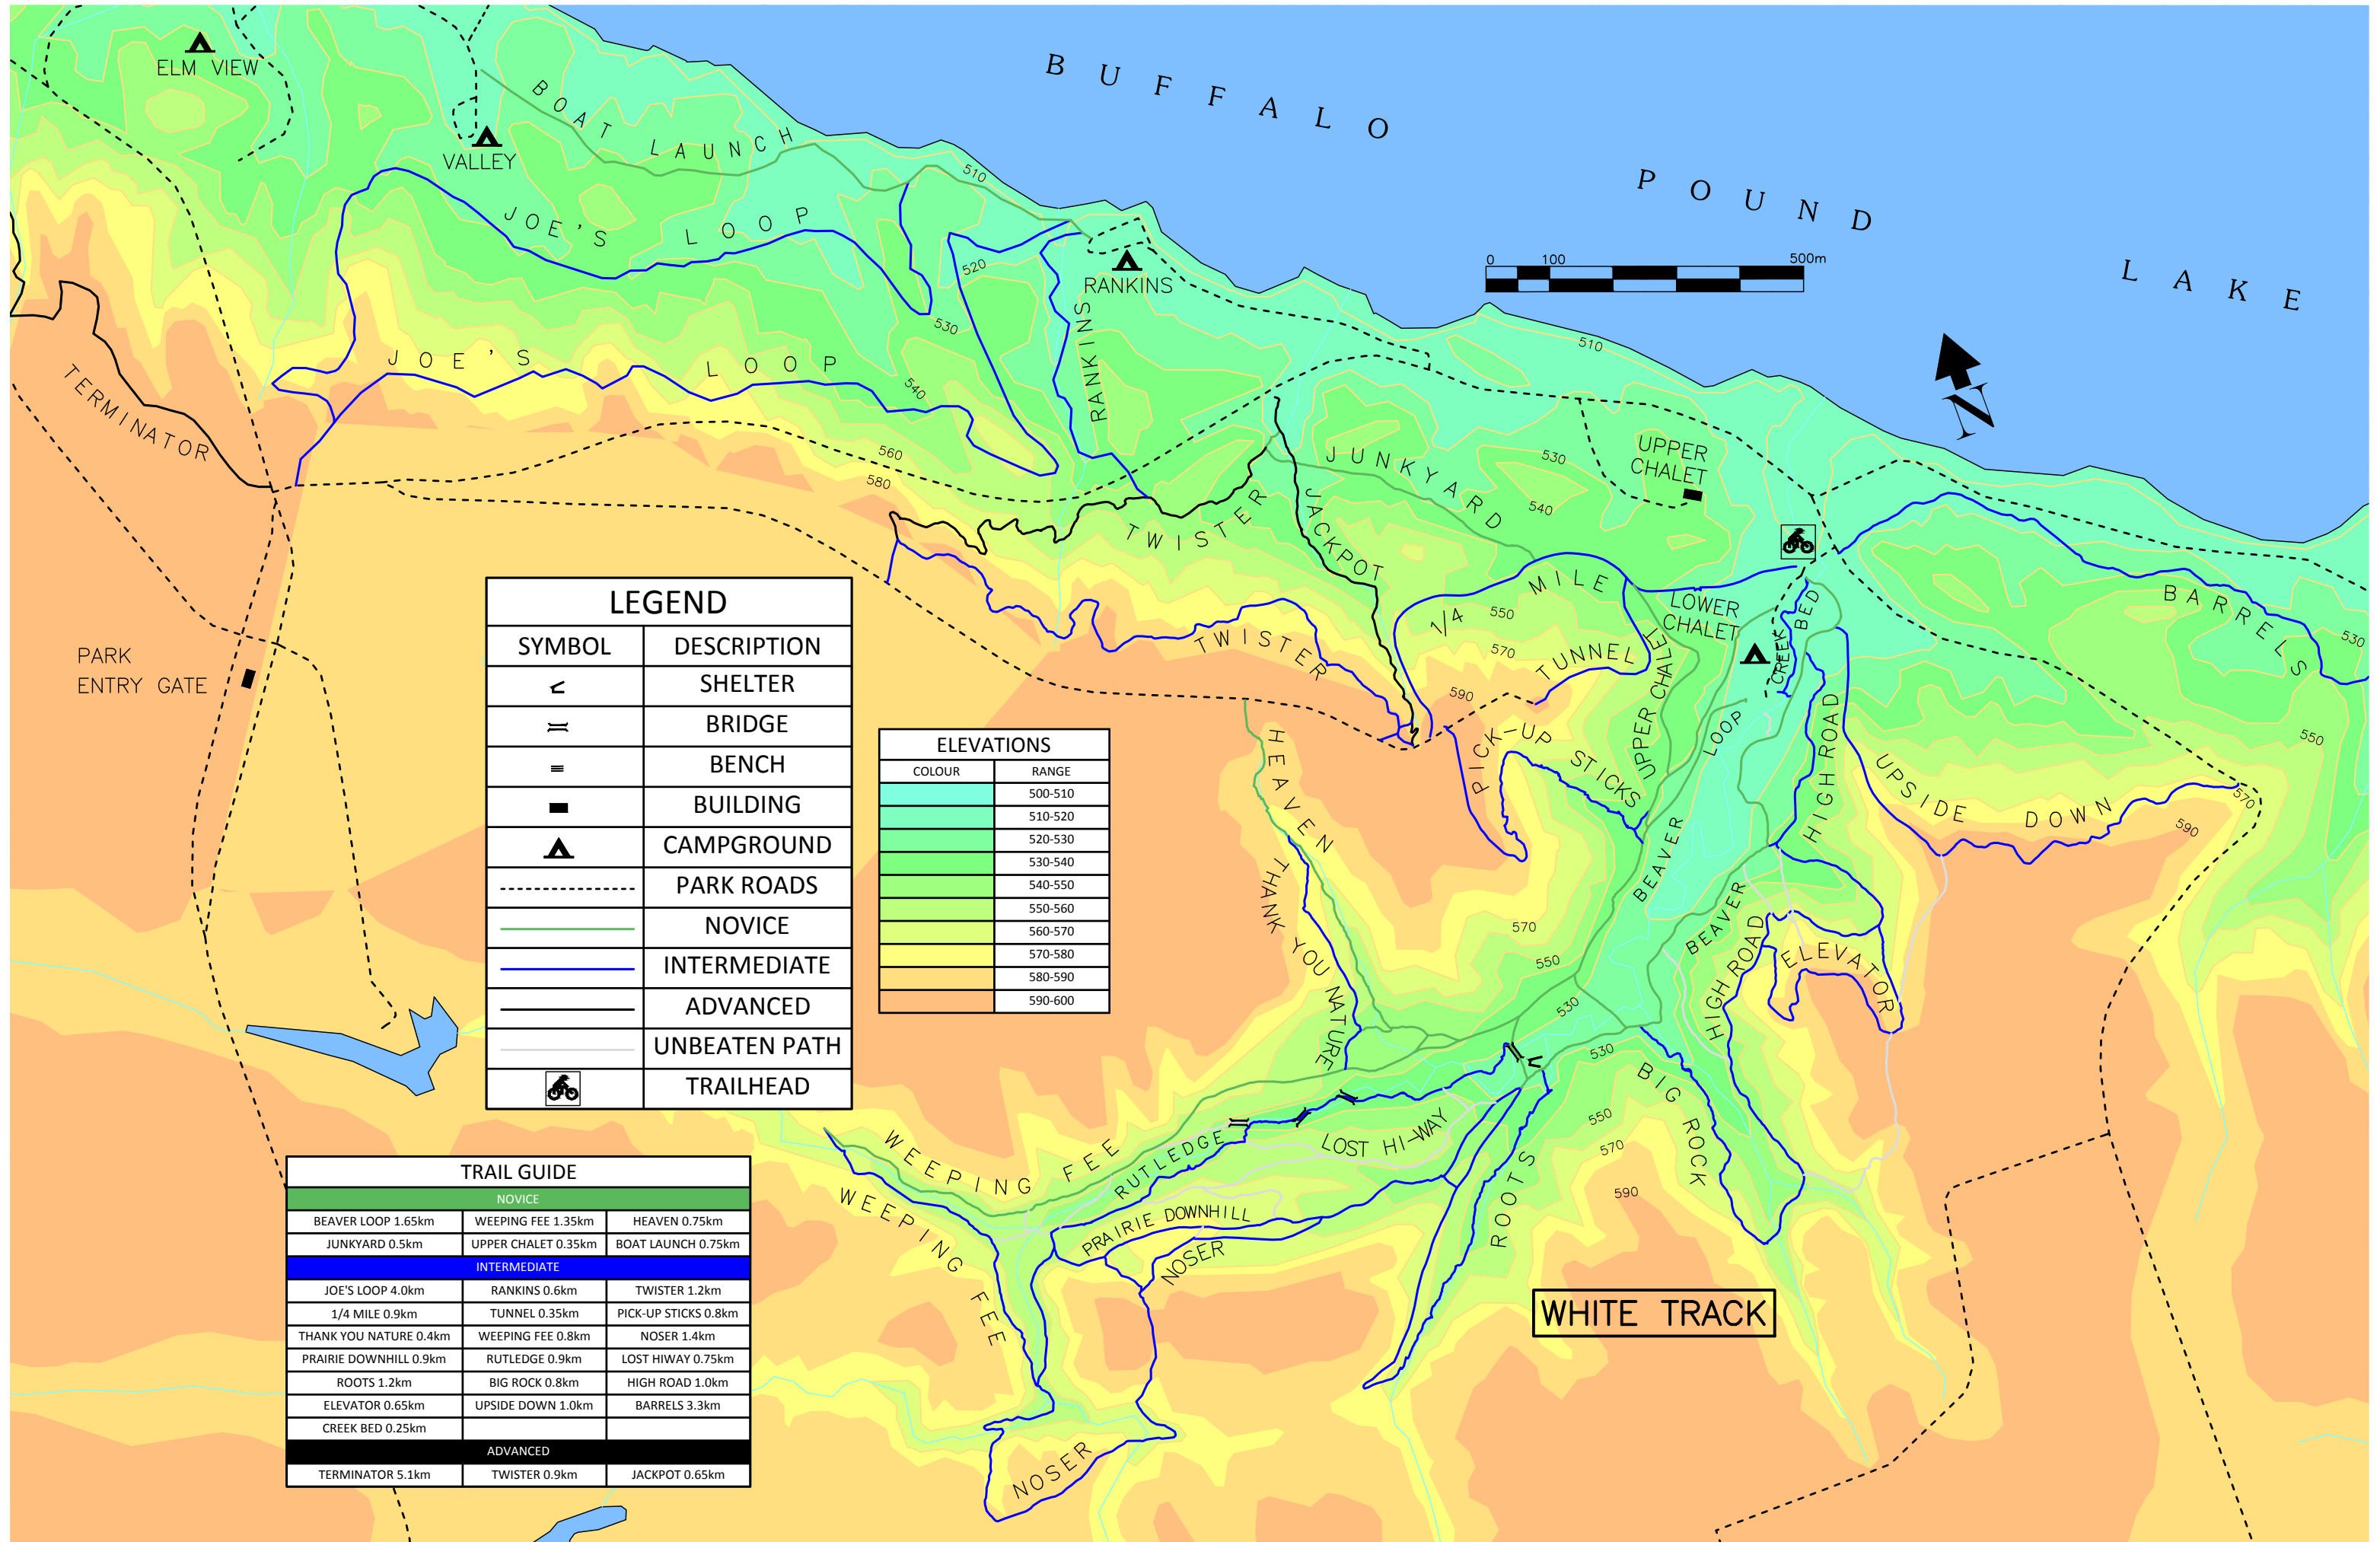

BUFFALO POUND PROVINCIAL PARK MOUNTAIN BIKE TRAIL GUIDE

TRAIL INFORMATION IS BASED UPON GPS SURVEYS COMPLETED IN 2010-2012 USING WGS84 DATUM CONTOUR INTERVAL 10m

ELEVATIONS	
COLOUR	RANGE
Lightest Green	500-510
Light Green	510-520
Medium Green	520-530
Green	530-540
Yellow-Green	540-550
Yellow	550-560
Orange-Yellow	560-570
Orange	570-580
Dark Orange	580-590
Red-Orange	590-600

LEGEND	
SYMBOL	DESCRIPTION
⌒	SHELTER
≡	BRIDGE
■	BUILDING
▲	CAMPGROUND
-----	PARK ROADS
—	TRAIL
🚲	TRAILHEAD

SASKATCHEWAN
PARKS

Saskatchewan
Ministry of
Tourism, Parks,
Culture and Sport

LEGEND	
SYMBOL	DESCRIPTION
▲	SHELTER
≡	BRIDGE
≡	BENCH
■	BUILDING
▲	CAMPGROUND
-----	PARK ROADS
— (green)	NOVICE
— (blue)	INTERMEDIATE
— (black)	ADVANCED
— (dashed)	UNBEATEN PATH
🚲	TRAILHEAD

TRAIL GUIDE		
NOVICE		
BEAVER LOOP 1.65km	WEeping FEE 1.35km	HEAVEN 0.75km
JUNKYARD 0.5km	UPPER CHALET 0.35km	BOAT LAUNCH 0.75km
INTERMEDIATE		
JOE'S LOOP 4.0km	RANKINS 0.6km	TWISTER 1.2km
1/4 MILE 0.9km	TUNNEL 0.35km	PICK-UP STICKS 0.8km
THANK YOU NATURE 0.4km	WEeping FEE 0.8km	NOSER 1.4km
PRAIRIE DOWNHILL 0.9km	RUTLEDGE 0.9km	LOST HI-WAY 0.75km
ROOTS 1.2km	BIG ROCK 0.8km	HIGH ROAD 1.0km
ELEVATOR 0.65km	UPSIDE DOWN 1.0km	BARRELS 3.3km
CREEK BED 0.25km		
ADVANCED		
TERMINATOR 5.1km	TWISTER 0.9km	JACKPOT 0.65km

WHITE TRACK