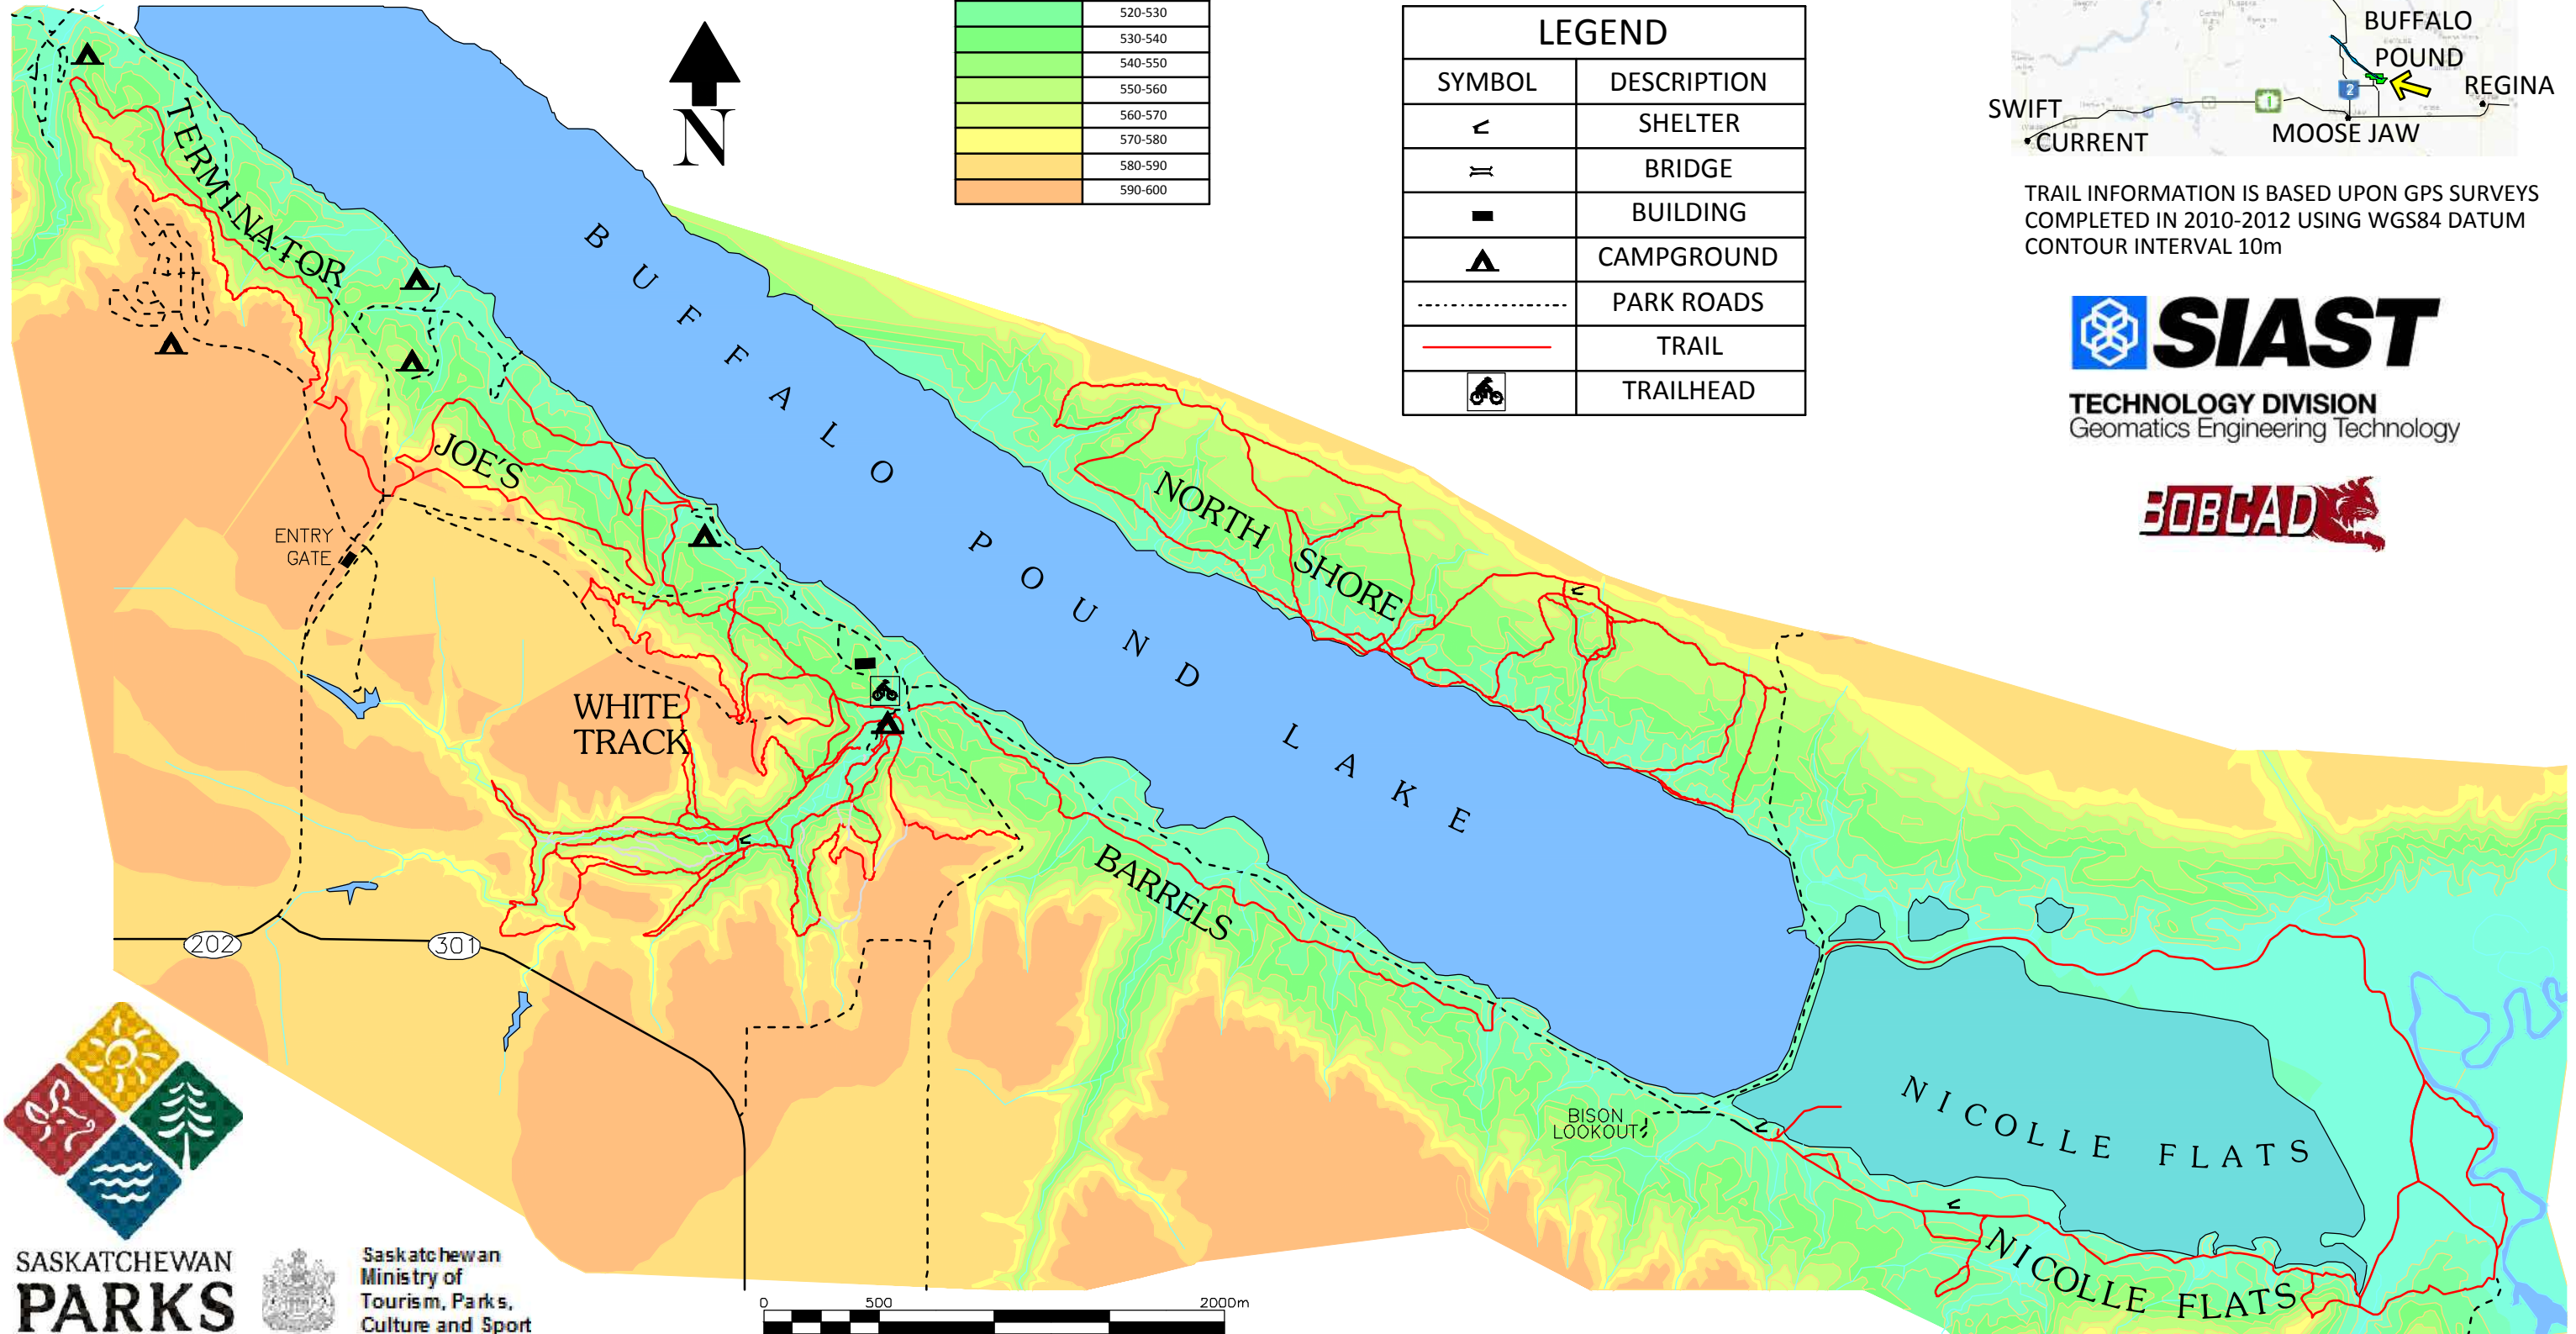

BUFFALO POUND PROVINCIAL PARK MOUNTAIN BIKE TRAIL GUIDE

TRAIL INFORMATION IS BASED UPON GPS SURVEYS COMPLETED IN 2010-2012 USING WGS84 DATUM CONTOUR INTERVAL 10m

ELEVATIONS	
COLOUR	RANGE
Lightest Green	500-510
Light Green	510-520
Medium Green	520-530
Green	530-540
Yellow-Green	540-550
Yellow	550-560
Orange-Yellow	560-570
Orange	570-580
Dark Orange	580-590
Red-Orange	590-600

LEGEND	
SYMBOL	DESCRIPTION
⌒	SHELTER
≡	BRIDGE
■	BUILDING
▲	CAMPGROUND
-----	PARK ROADS
—	TRAIL
🚲	TRAILHEAD

SASKATCHEWAN
PARKS

Saskatchewan
Ministry of
Tourism, Parks,
Culture and Sport

LEGEND	
SYMBOL	DESCRIPTION
▲	SHELTER
≡	BRIDGE
≡	BENCH
■	BUILDING
▲	CAMPGROUND
-----	PARK ROADS
— (green)	NOVICE
— (blue)	INTERMEDIATE
— (black)	ADVANCED
— (dashed)	UNBEATEN PATH
🚲	TRAILHEAD

TRAIL GUIDE		
NOVICE		
BEAVER LOOP 1.65km	WEeping FEE 1.35km	HEAVEN 0.75km
JUNKYARD 0.5km	UPPER CHALET 0.35km	BOAT LAUNCH 0.75km
INTERMEDIATE		
JOE'S LOOP 4.0km	RANKINS 0.6km	TWISTER 1.2km
1/4 MILE 0.9km	TUNNEL 0.35km	PICK-UP STICKS 0.8km
THANK YOU NATURE 0.4km	WEeping FEE 0.8km	NOSER 1.4km
PRAIRIE DOWNHILL 0.9km	RUTLEDGE 0.9km	LOST HI-WAY 0.75km
ROOTS 1.2km	BIG ROCK 0.8km	HIGH ROAD 1.0km
ELEVATOR 0.65km	UPSIDE DOWN 1.0km	BARRELS 3.3km
CREEK BED 0.25km		
ADVANCED		
TERMINATOR 5.1km	TWISTER 0.9km	JACKPOT 0.65km

WHITE TRACK